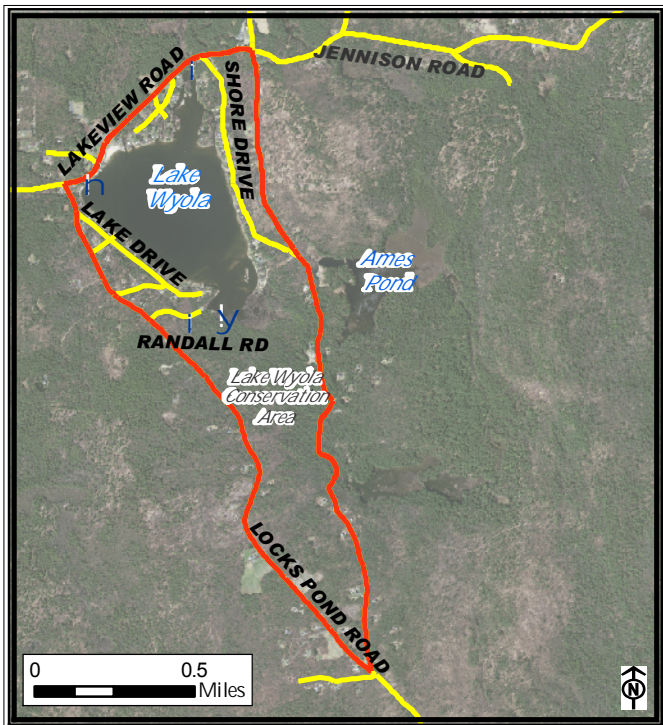

Lake Wyola Walking Route, Shutesbury

Legend

-  Lake Wyola Route
-  Roads
-  Parking